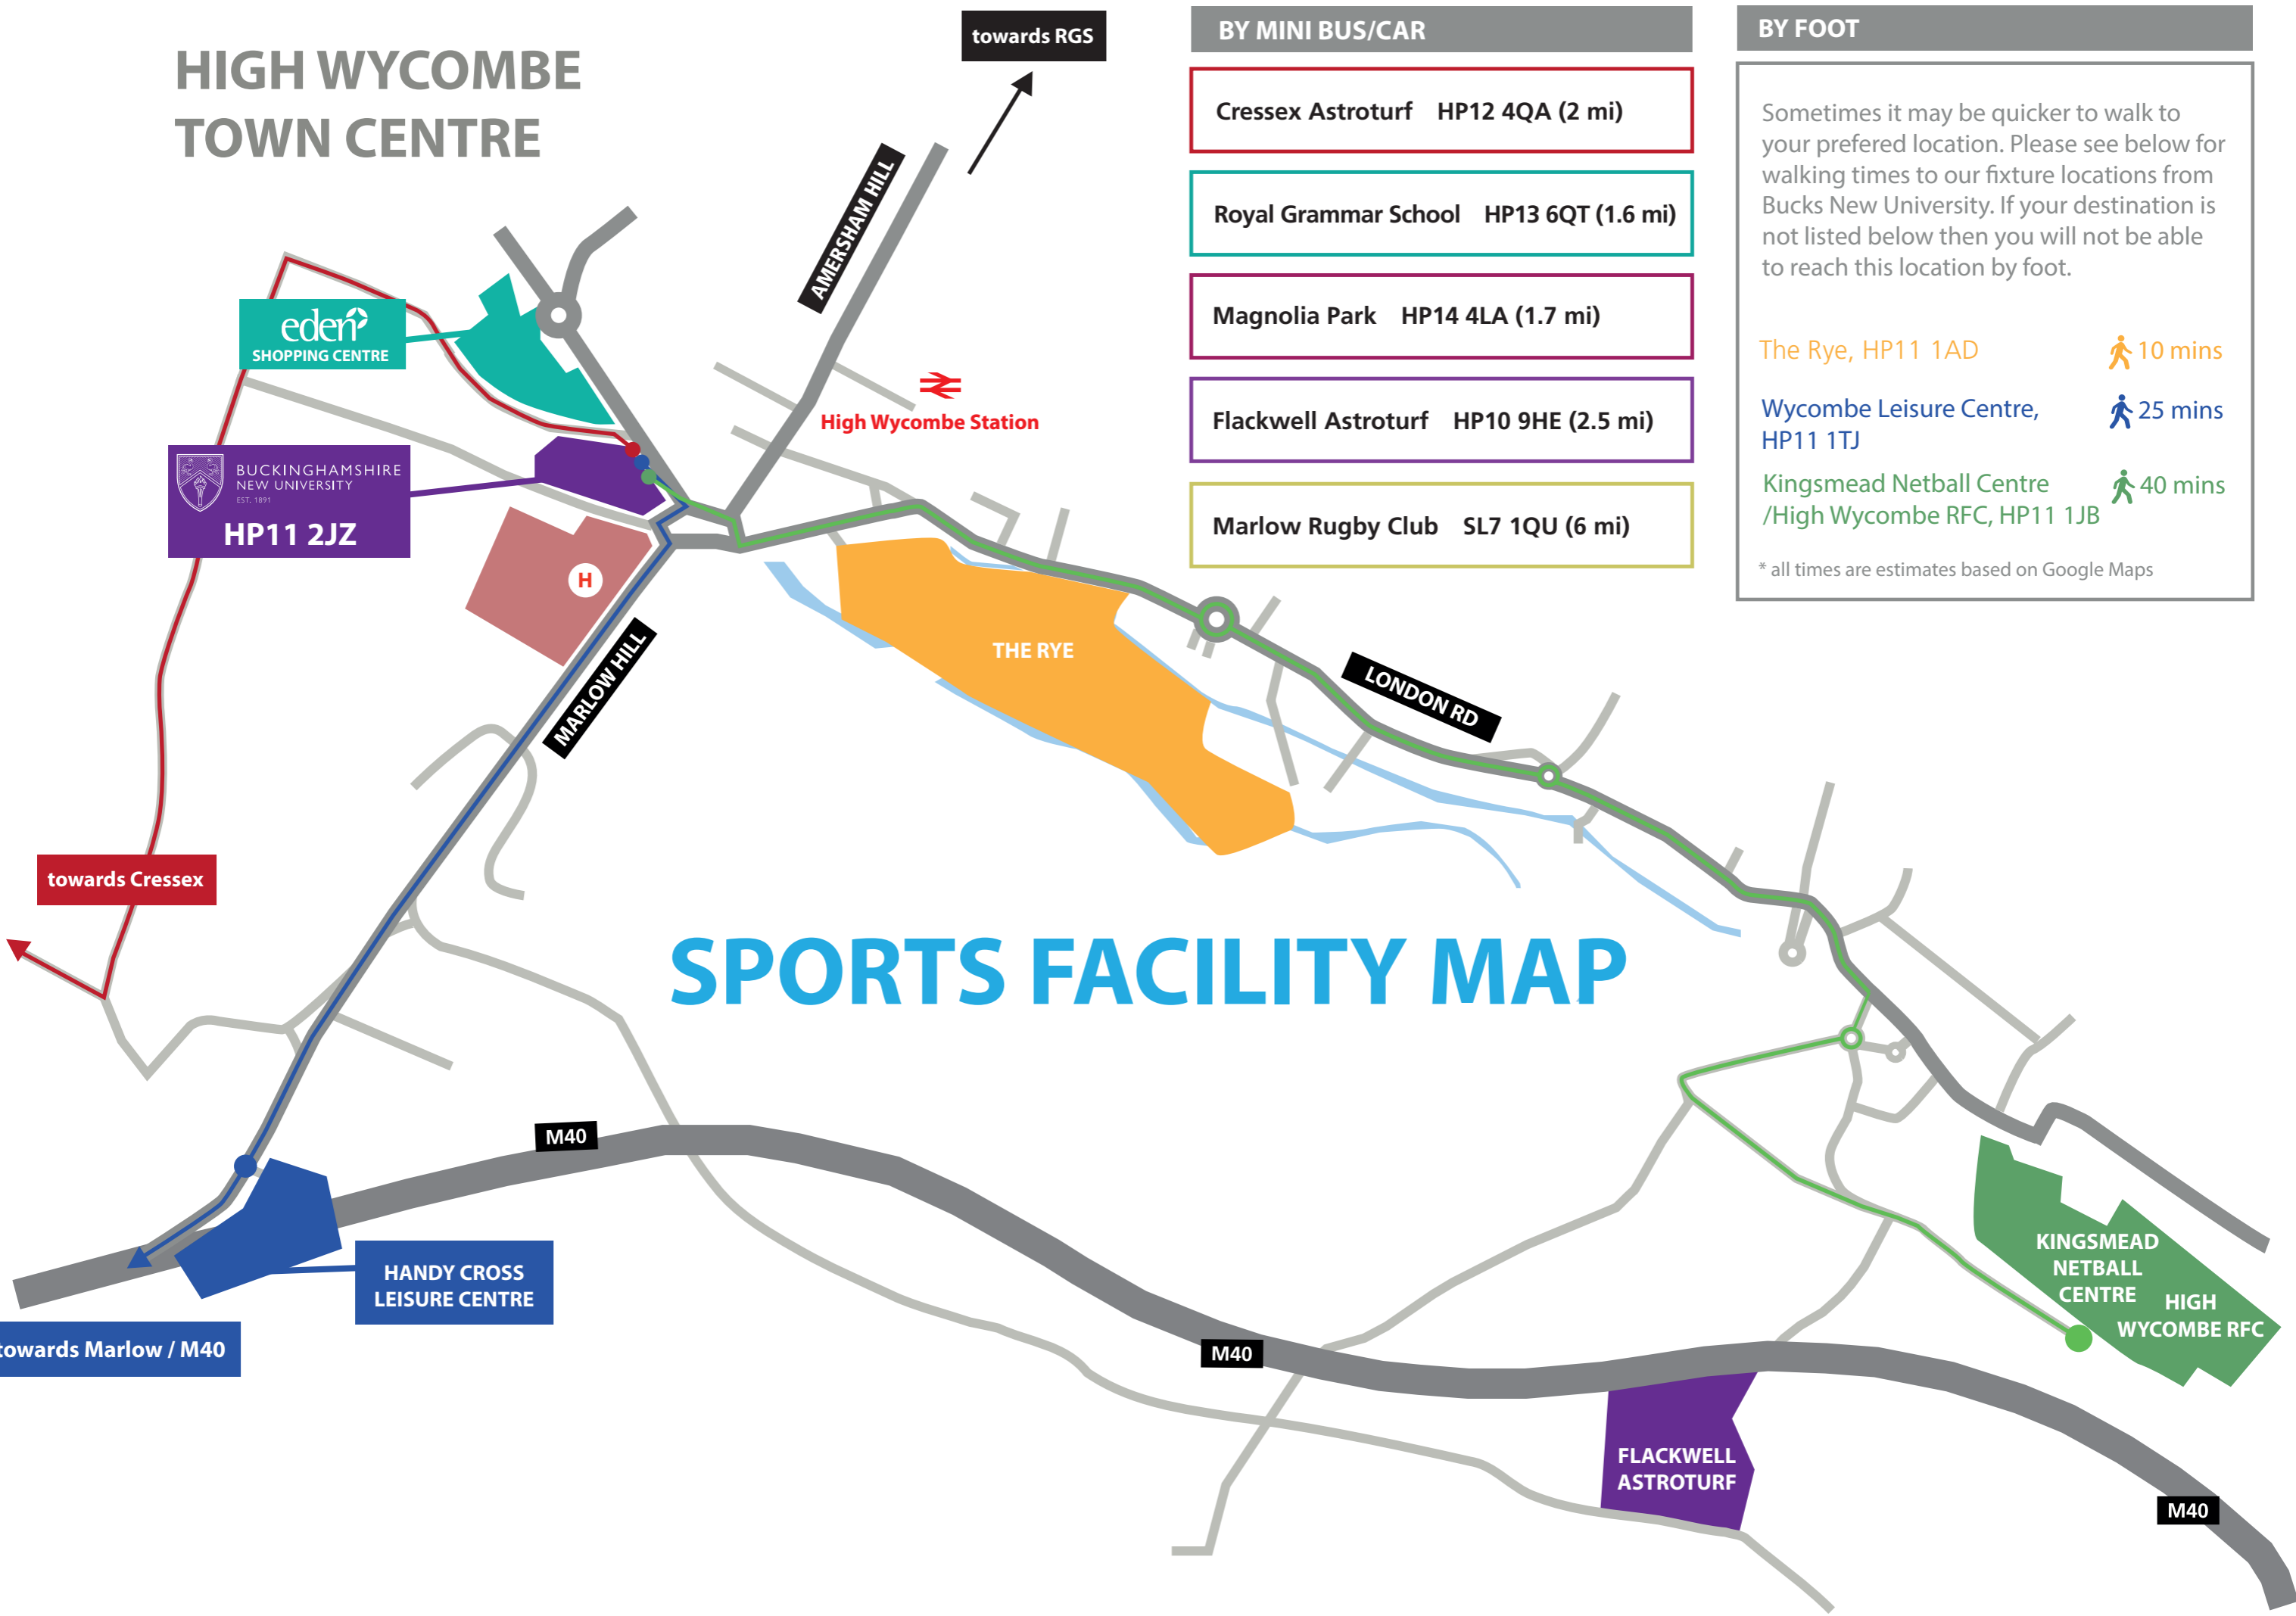

# HIGH WYCOMBE TOWN CENTRE

## BY MINI BUS/CAR

- Cressex Astro turf HP12 4QA (2 mi)
- Royal Grammar School HP13 6QT (1.6 mi)
- Magnolia Park HP14 4LA (1.7 mi)
- Flackwell Astro turf HP10 9HE (2.5 mi)
- Marlow Rugby Club SL7 1QU (6 mi)

- The Rye, HP11 1AD 🚶 10 mins
- Wycombe Leisure Centre, HP11 1TJ 🚶 25 mins
- Kingsmead Netball Centre /High Wycombe RFC, HP11 1JB 🚶 40 mins

\* all times are estimates based on Google Maps

eden<sup>2</sup>  
SHOPPING CENTRE

High Wycombe Station

MARLOW HILL

AMERSHAM HILL

LONDON RD

M40

M40

M40